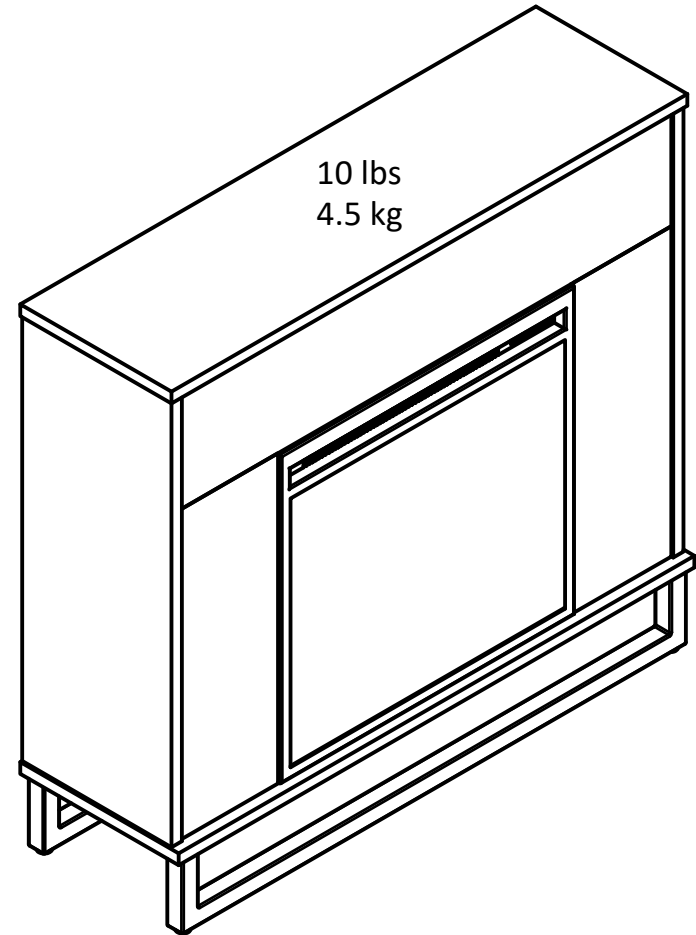

9016

Wood Breakdown: 90%
Total storage: xx cubic feet

Overall Product Size:
31.65"W x 9.72"D x 29.09"H
80.4cm W x 24.7cm D x 73.9cm H

Maximum Weight Capacities
Unit Weight: 40 lbs. (18.1 kg)