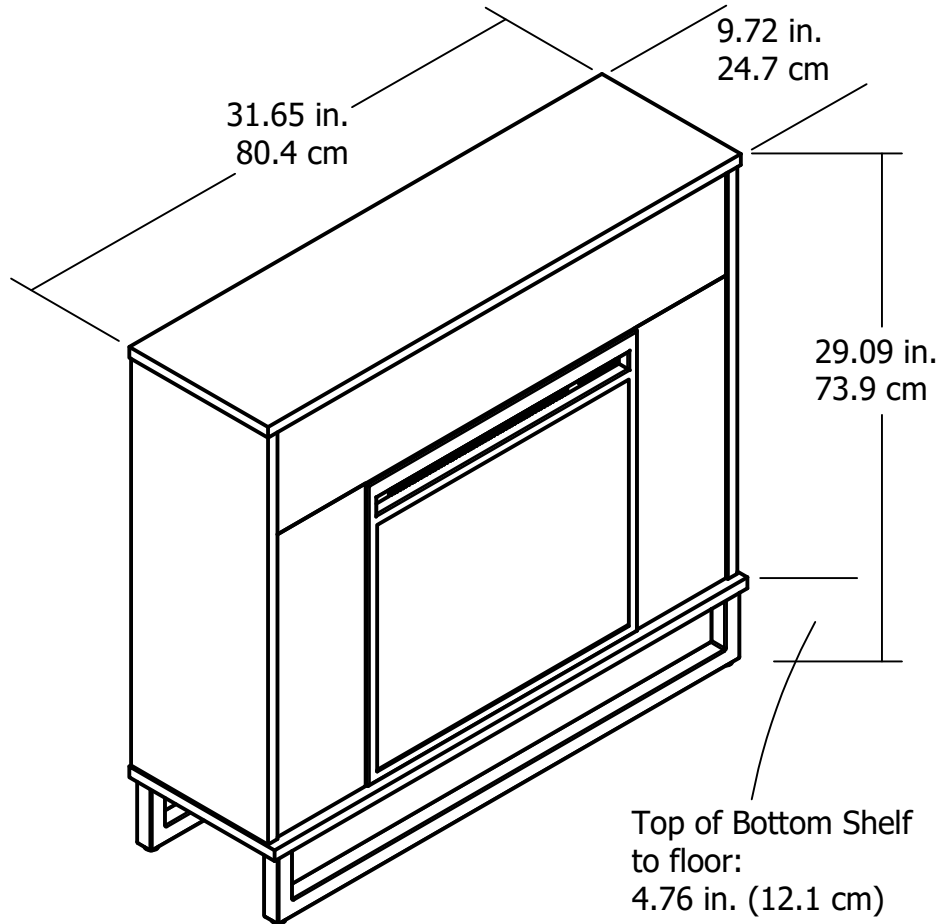

9016

Wood Breakdown: 90%
Total storage: xx cubic feet

Overall Product Size:
31.65"W x 9.72"D x 29.09"H
80.4cm W x 24.7cm D x 73.9cm H

Maximum Weight Capacities
Unit Weight: 40 lbs. (18.1 kg)